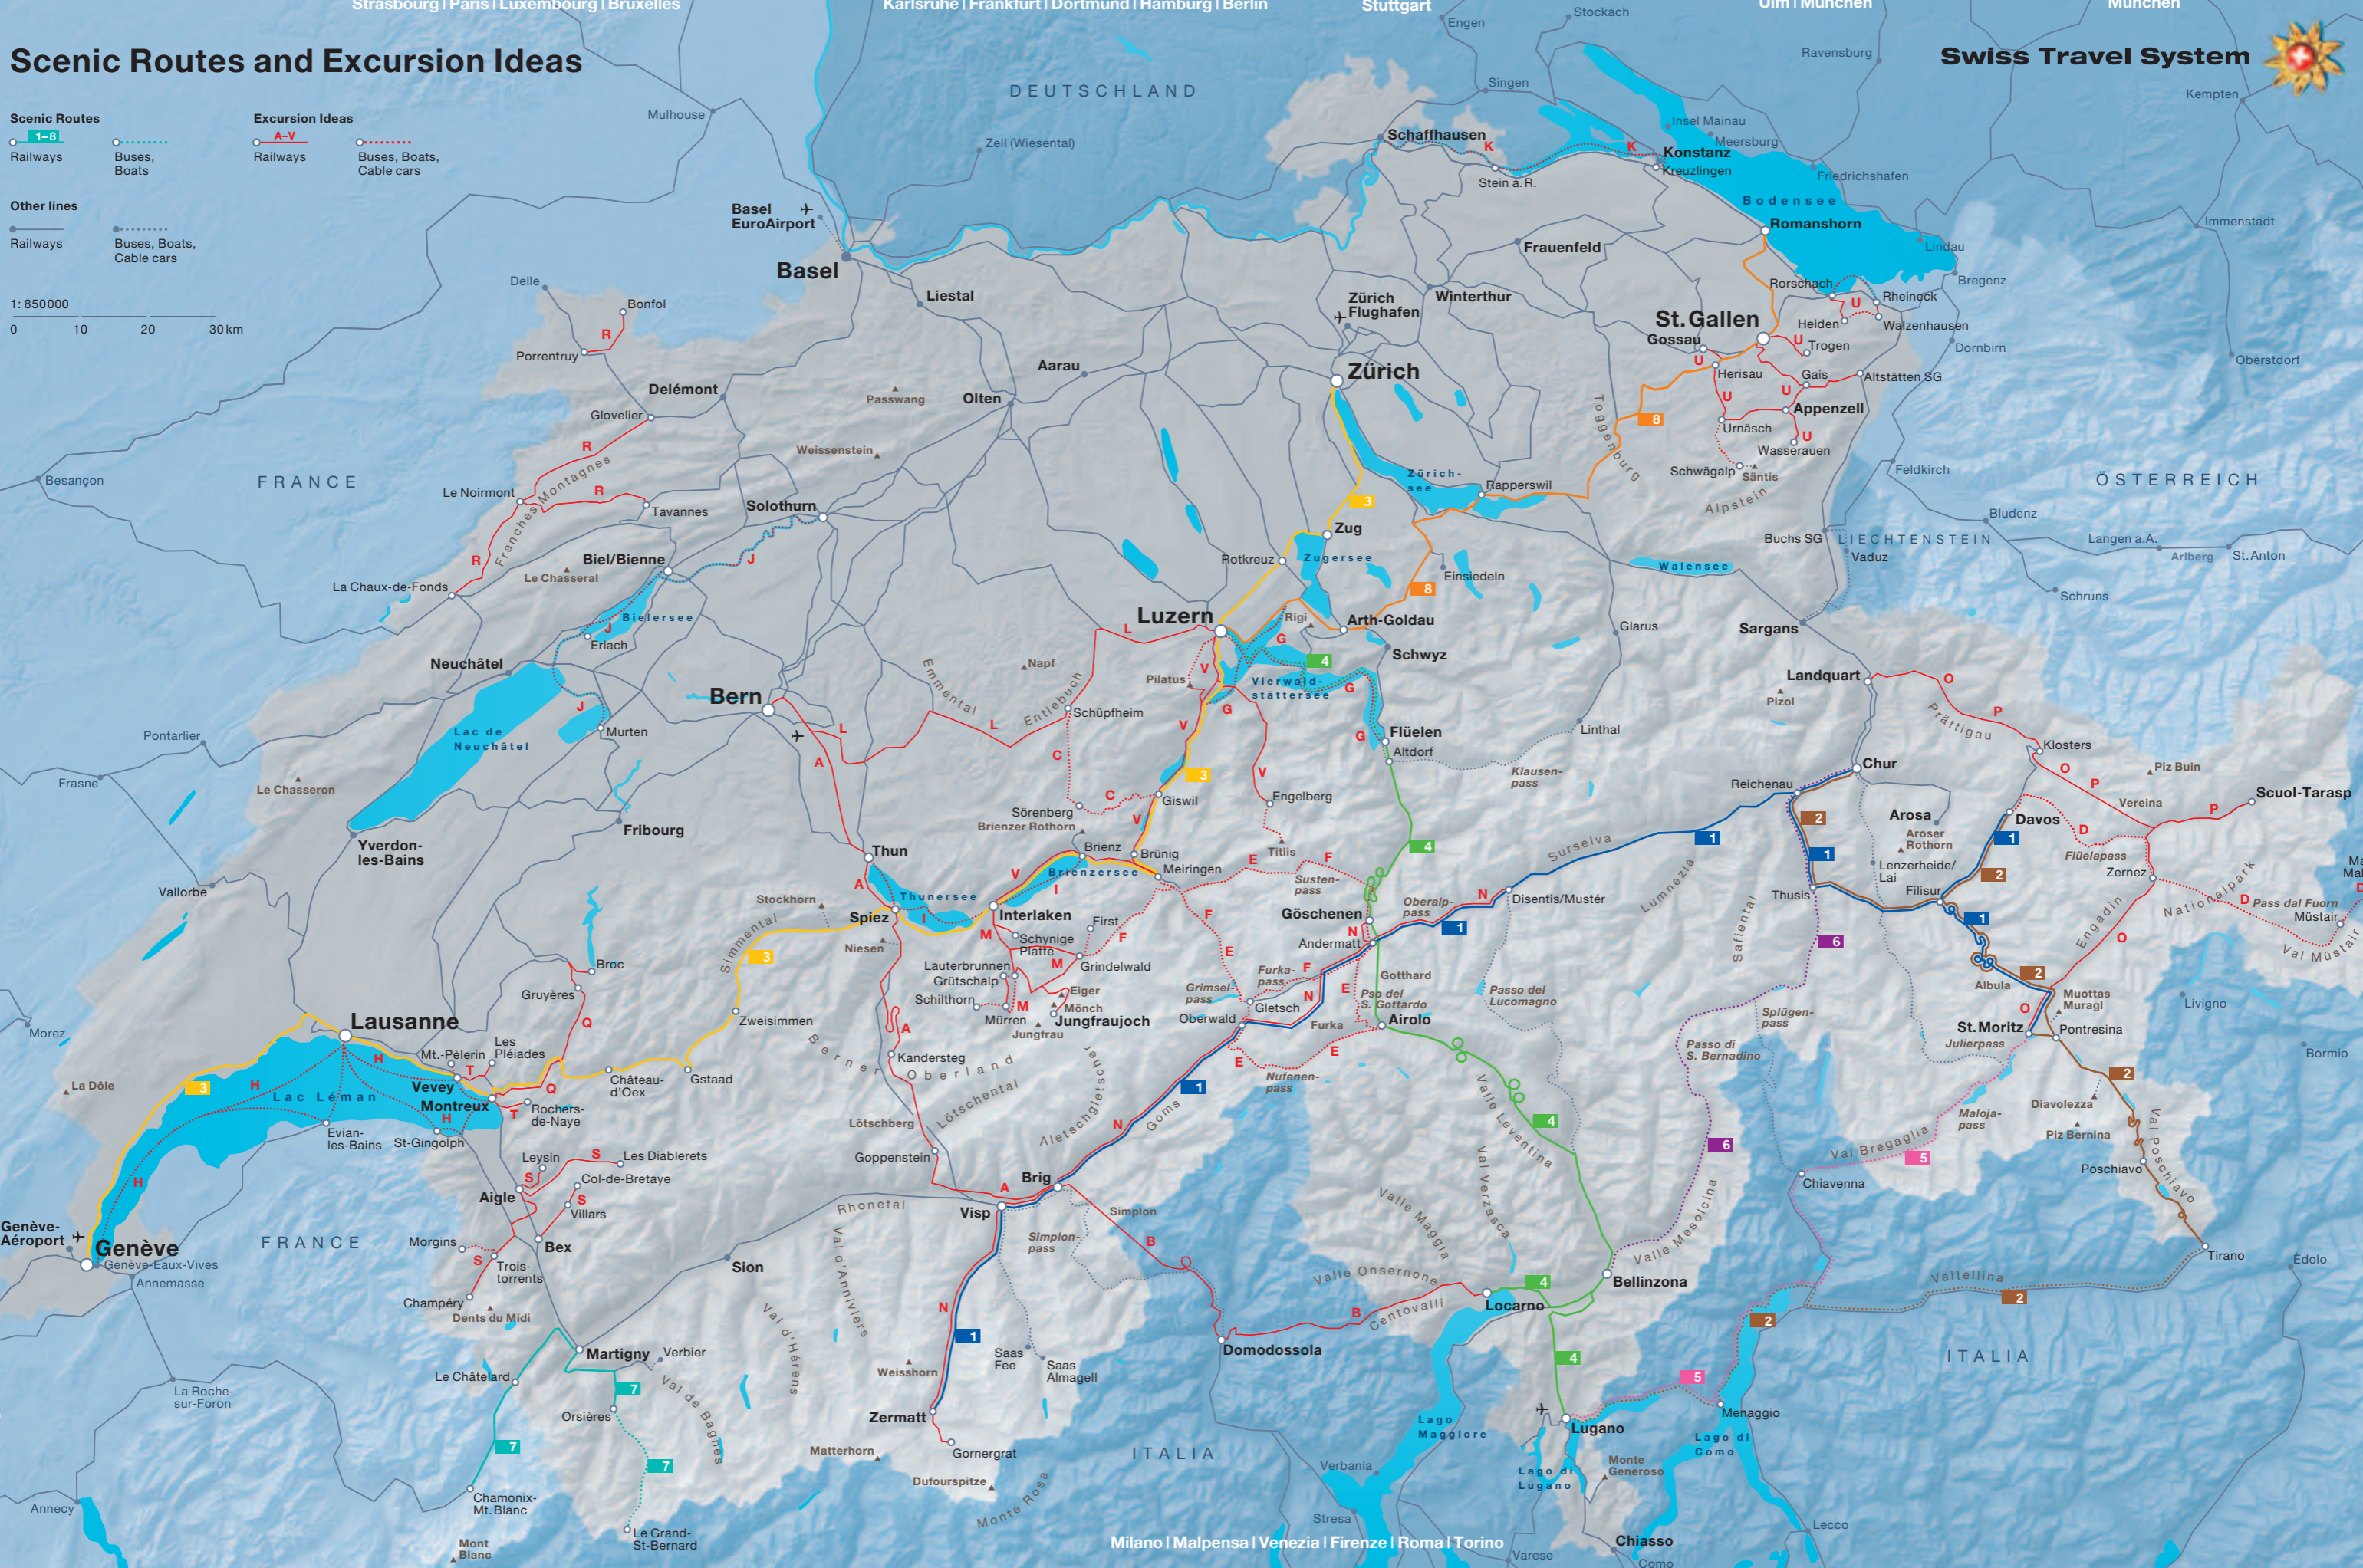

Scenic Routes and Excursion Ideas

Swiss Travel System

Scenic Routes

- 1-8 (Numbered icons)
- Railways (Dashed line icon)
- Buses, Boats (Dotted line icon)

Other lines

- Railways (Solid line icon)
- Buses, Boats, Cable cars (Dotted line icon)

Scenic Routes

- 1** Glacier Express
- 2** Bernina Express
- 3** GoldenPass Line
- 4** Wilhelm Tell Express
- 5** Palm Express
- 6** San Bernadino Route Express
- 7** Mt. Blanc Express/St. Bernard Express
- 8** Pre-Alpine Express

Excursion Ideas

- A** BLS RegioExpress Lötschberg
- B** Centovalli Train
- C** Panorama Route Express
- D** Engadine-Meran Route Express
- E** Four Passes Excursion
- F** Romantic Route Express
- G** Boats on Lake Lucerne
- H** Boats on Lake Geneva
- I** Boats on Lakes Thun and Brienz
- J** Boats on Lake Biel, River Aare, Three-Lakes
- K** Boats on the Untersee and the Rhine
- L** BLS RegioExpress Bern-Emmental-Lucerne
- M** Railways of the Jungfrau Region
- N** Matterhorn Gotthard Bahn

- O** Engadine Star
- P** Aqualino
- Q** Swiss Chocolate Train
- R** Jura Railways
- S** Railways of the Chablais Region
- T** Railways of the Riviera Region
- U** Appenzell Railways
- V** Zentralbahn